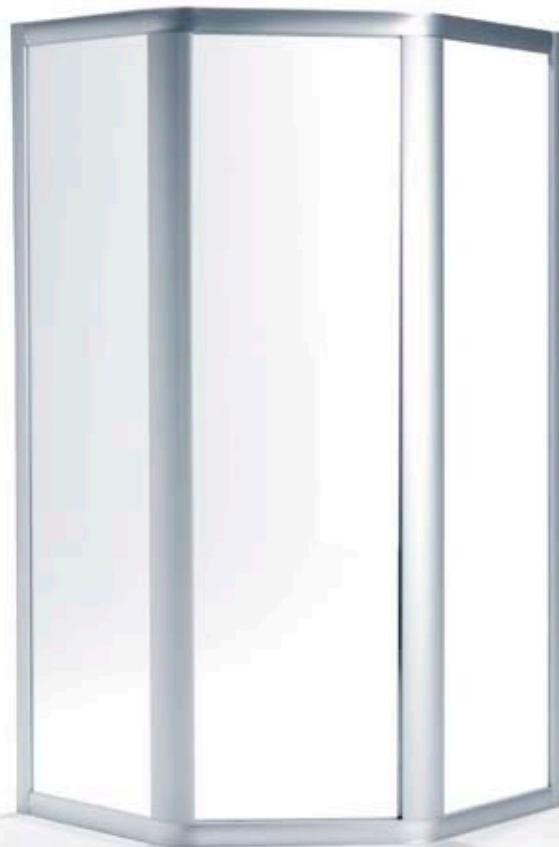

## Diamant (Art. 8900 9120)

Attractively designed corner shower with the door set at an angle. Door and walls in sturdy natural anodised aluminium profiles and clear safety glass. The door glides to and fro with just a whisper on soft-suspension, roller-bearing wheels and has a secure brush-strip seal. It can be installed to open right or left (opening width: 450 mm).

Size: 960 x 960 mm, height 1900 mm.

## Diamant roof dome

(Art. 8911 0540)

One-piece roof dome in special-grade plastic with assembly profiles of natural anodised aluminium. Specially designed to fit Diamant corner showers.

Height: 150 mm

## Perfect combination

Just add a roof dome, a VB steam generator and a CC control panel and you can transform Diamant into a sensational steam bath.