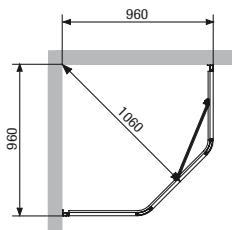

Diamant (Art. 8900 9120)

Attractively designed corner shower with the door set at an angle. Door and walls in sturdy natural anodised aluminium profiles and clear safety glass. The door glides to and fro with just a whisper on soft-suspension, roller-bearing wheels and has a secure brush-strip seal. It can be installed to open right or left (opening width: 450 mm).

Size: 960 x 960 mm, height 1900 mm.

OPTIONAL ACCESSORIES

Diamant can also be fitted with a steam bath. Add Diamant roof dome (see below) and suitable filler profiles. For details of steam generators, see page 114.

Diamant roof dome

(Art. 8911 0540)

One-piece roof dome in special-grade plastic with assembly profiles of natural anodised aluminium. Specially designed to fit Diamant corner showers.

Height: 150 mm

Perfect combination

Just add a roof dome, a VB steam generator and a CC control panel and you can transform Diamant into a sensational steam bath.