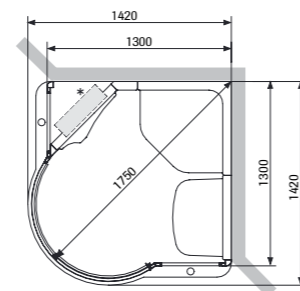

ner, are integrated into the wall sections, and all the connections for water and electricity, together with the steam generator are hidden behind the large mirrored wall. The cabinet can be angled to facilitate installation, but it is not possible to install this particular model mirror fashion. It comes complete with decorative halogen lighting inside and out.

Designed for corner installation. Connect to electricity (min. 10A), water supply and drainage. The steam generator

(4.5 kW) is convertible between 230V~ and 400 V2N~. Minimum water pressure: 2.5 bar. Run-off capacity: 50 litres per minute.

Tylette Centre (Art. 9607 3300)

White walls. Size: 1420 x 1420 mm, height 1980 mm.

Floor decking (Art. 9005 9020)

Optional extra: exclusive teak decking, specially made to fit the dimensions of Tylette Centre.